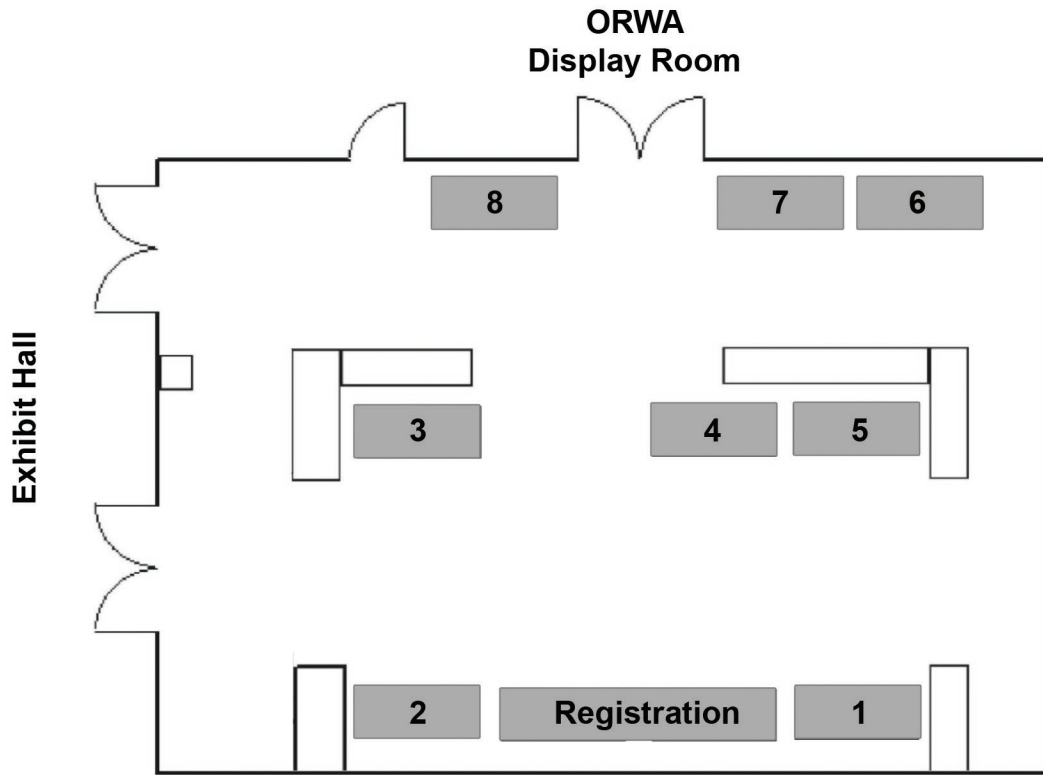

EMBASSY SUITES®

Columbus - Dublin

Prefunction

Rural Water

Powered by Social Tables

5 Feet